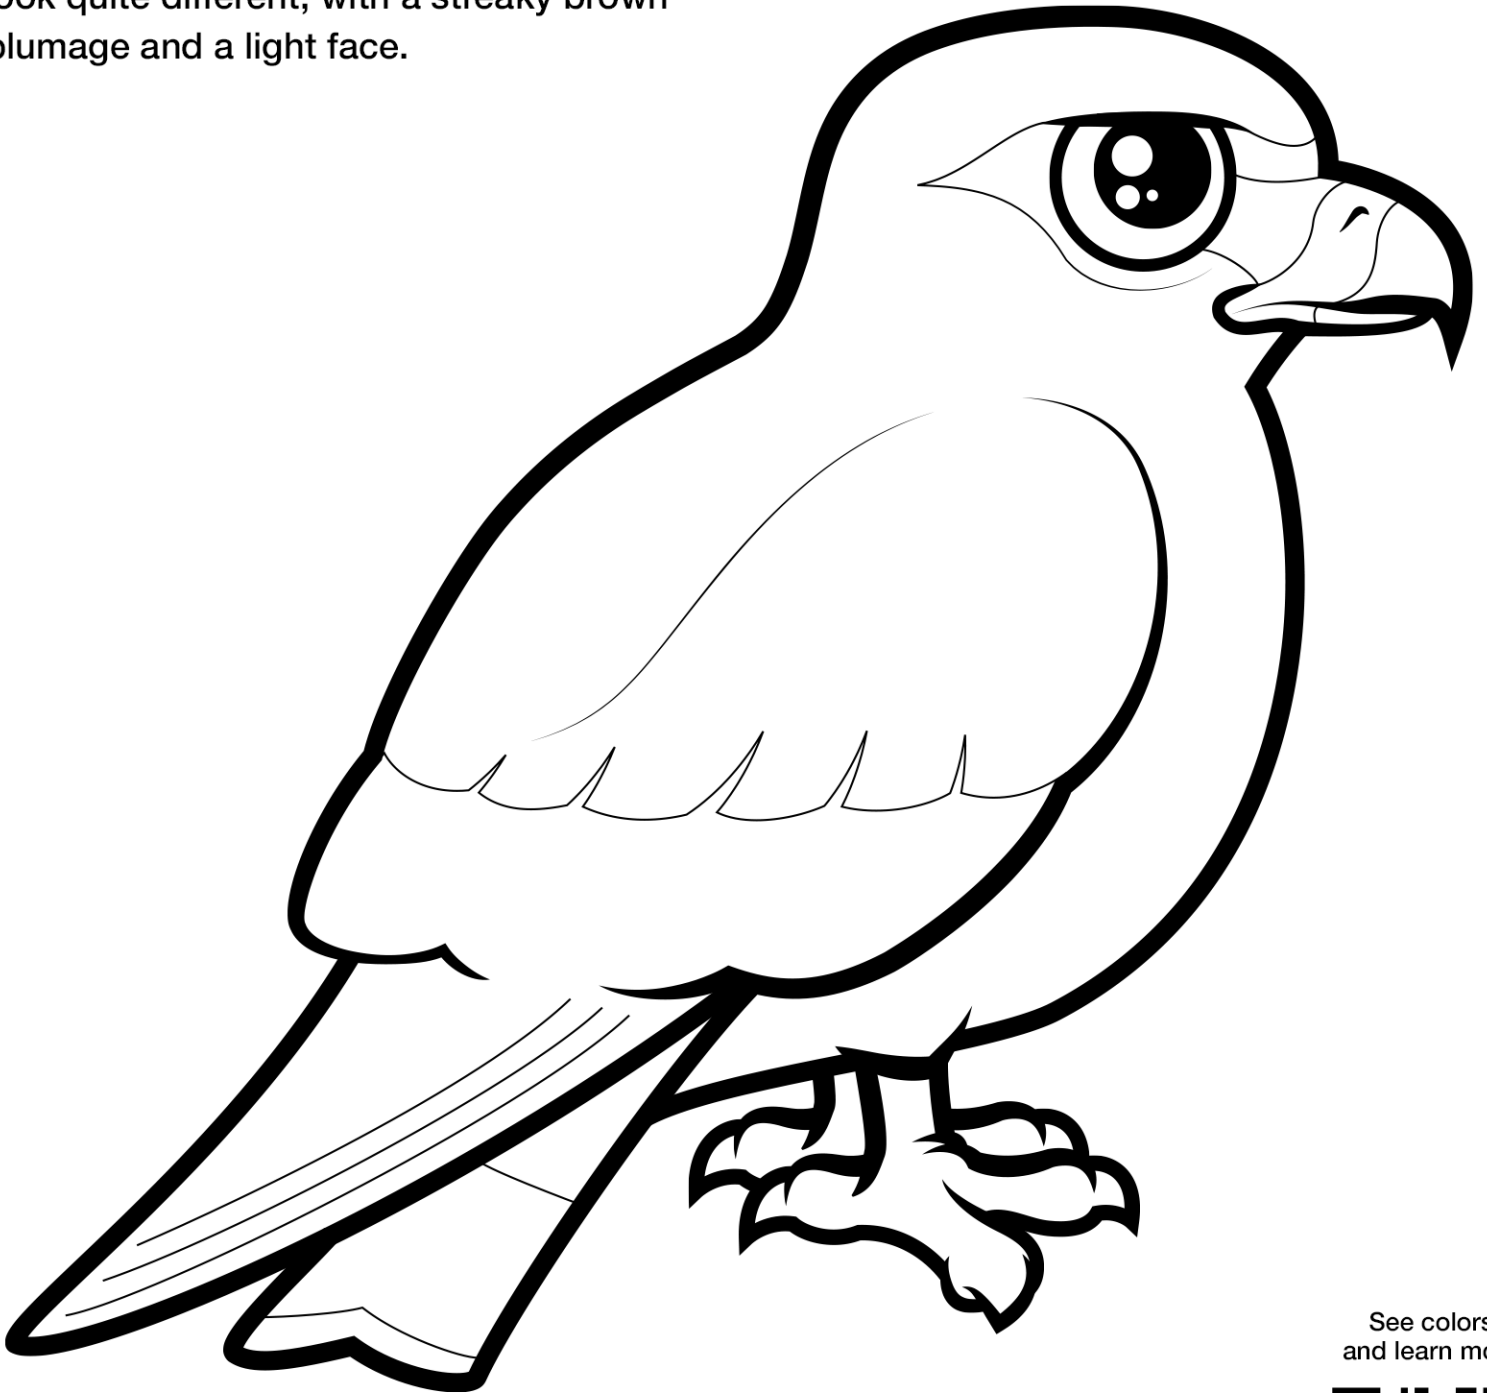

# Snail Kite

The Snail Kite is a type of raptor or bird of prey that lives across parts of South and Central America. It is also found in southern parts of Florida. Male Snail Kites have a dark bluish grey plumage with red feet and cere (the area at the base of the bill). Females look quite different, with a streaky brown plumage and a light face.

See colors  
and learn more